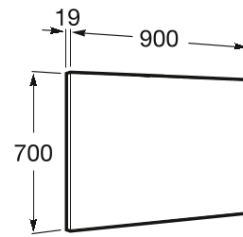

**VICTORIA-N**

**Mirror**

PRICE (VAT INCLUDED)

**£153.56**

TECHNICAL DRAWINGS

**FEATURES**

Frame material: Chipboard

Installation type: Wall-hung

Mirror orientation: Horizontal

Shape: Rectangular